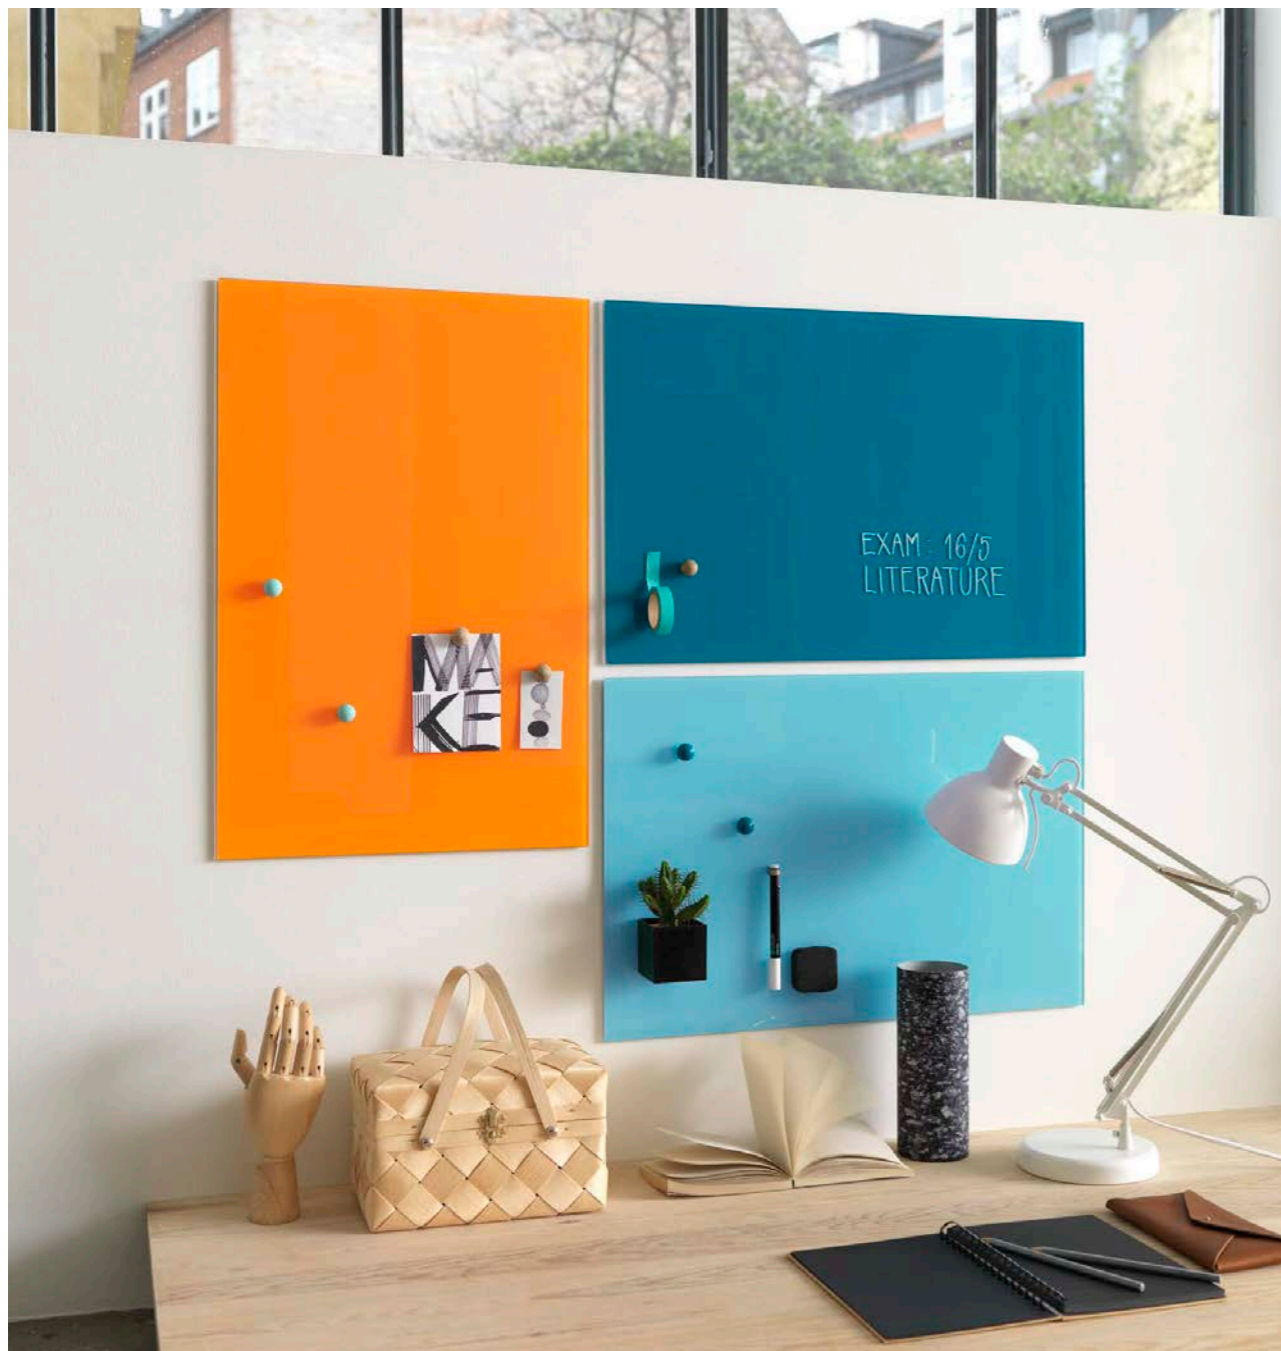

Magnetic glass board

400 x 600 mm. with write on/wipe off function

Delivered in a giftbox incl.

1 marker and 2 super strong magnets.

Designed to hang horizontally or vertically

Coloured Magnetic Glassboard 600 x 800mm

Magnetic glass board

600 x 800 mm. with write on/wipe off function

Delivered in a giftbox incl.
1 marker and 2 super strong magnets.
Designed to hang horizontally or vertically

10310
Grey

10301
Black

10302
White