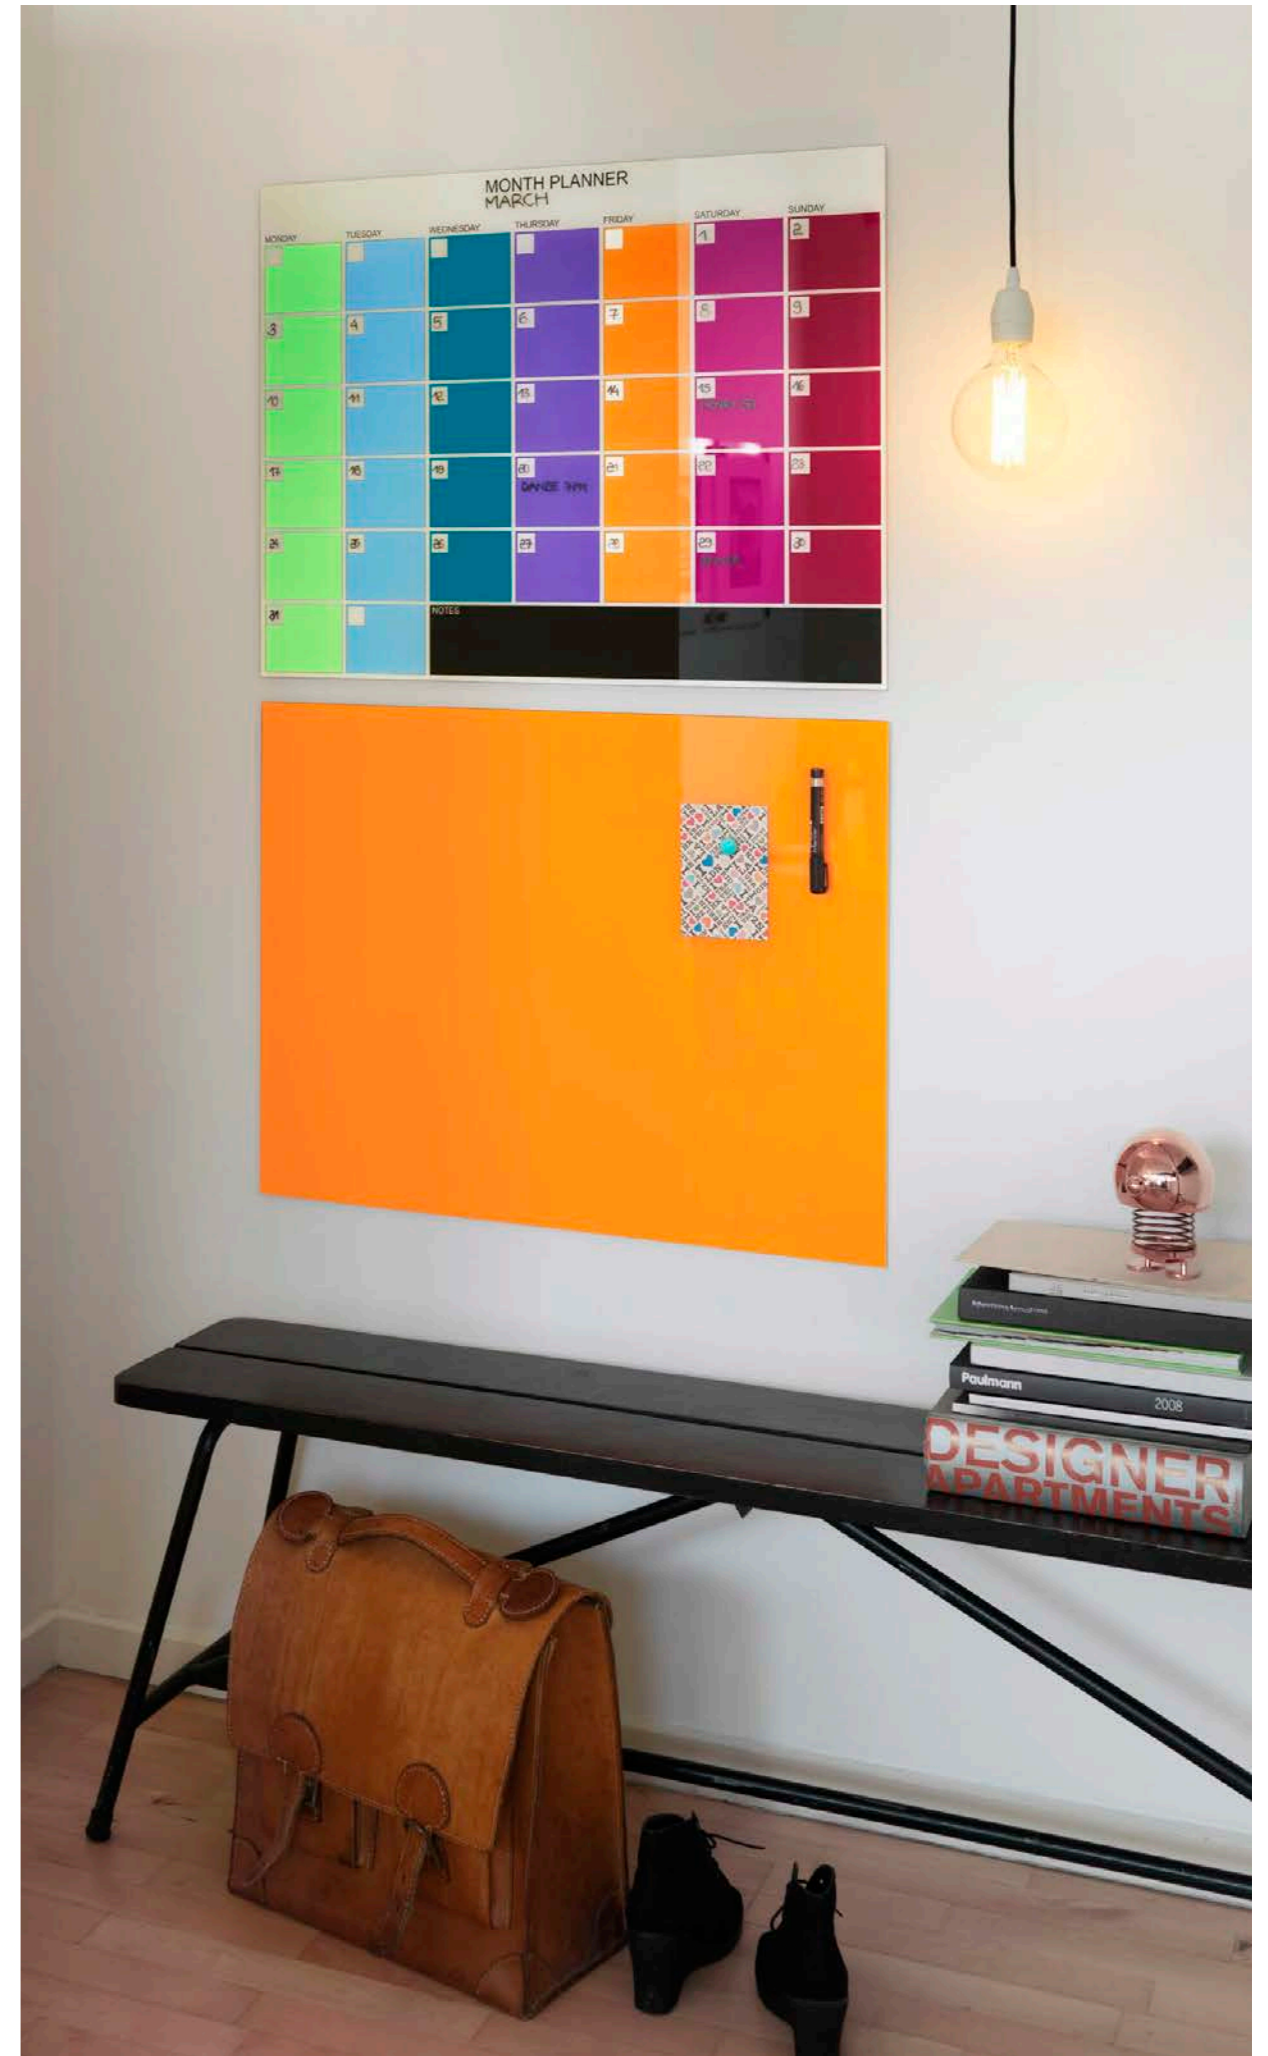

WEEK PLANNER	
MONDAY	TENNIS 4 O'CLOCK
TUESDAY	HELENA - GYM.
WEDNESDAY	
THURSDAY	PICK UP OLIVER AT GRANDMA
FRIDAY	
SATURDAY	CLARA'S BIRTHDAY
SUNDAY	

MILK
OATMEAL
SHAMPOO

Colorful sticky notes and a pen holder with various markers are attached to the blackboard.